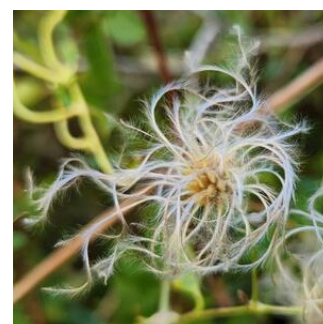

[Clematis ligusticifolia](#)

CLEOME

Cleome hassleriana	Spider Flower, Spider Plant

CLERODENDRUM

Clerodendrum trichotomum	Glory Bower, Harlequin Glorybower, Peanut Butter Tree

CLETHRA

Clethra acuminata	Cinnamon Clethra, Mountain Pepperbush, Mountain Sweet Pepperbush
Clethra alnifolia	Coastal Sweetpepperbush, Summer Sweet, Summer-sweet, Summersweet Clethra, Sweet Pepperbush
Clethra alnifolia 'Hummingbird'	Hummingbird Summer-sweet
Clethra barbinervis	Japanese Clethra, Japanese Summer Sweet
Clethra tomentosa	Coastal Pepperbush, Downy Sweet-pepperbush, Wooly Summer Sweet

CLEYERA

Cleyera japonica	Japanese Cleyera, Sakaki