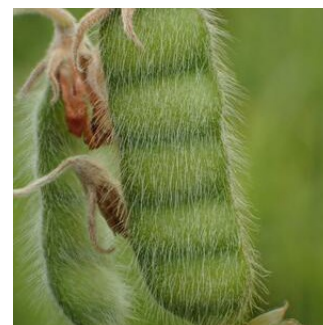

[Cajanus scarabaeoides](#)

CAREX

Carex lupulina	Common Hop Sedge, Hop Sedge
Carex lurida	Lurid Sedge, Sallow Sedge, Shallow Sedge
Carex vulpinoidea	Fox Sedge