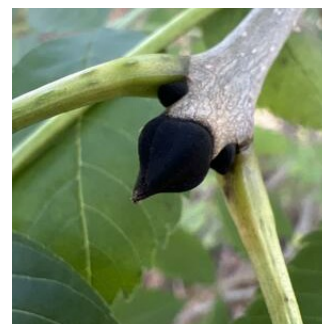

[Fraxinus nigra](#)

EUTROCHIUM

Eutrochium dubium	Coastal Plain Joe-Pye Weed
Eutrochium fistulosum	Hollow Joe Pye Weed, Joe Pye Weed, Purple Thoroughwort, Queen Of The Meadow, Trumpetweed
Eutrochium maculatum	Joe Pye Weed, Spotted Joe Pye Weed