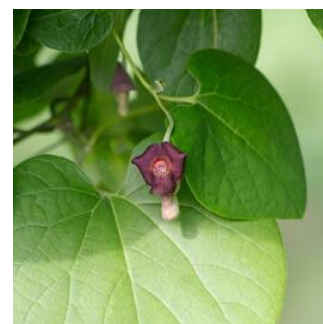

[Aristolochia manshuriensis](#)