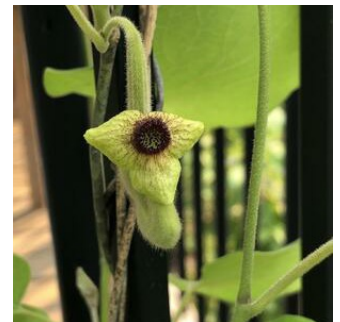

BERGENIA

Bergenia crassifolia var. pacifica	Pacific Korean Elephant's Ears, Russian Bergenia

[Aristolochia tomentosa](#)

BETA

Beta vulgaris 'Detroit Dark Red'	Common Beet, Detroit Dark Red Beet
Beta vulgaris 'Fordhook Giant'	Fordhook Swiss Chard
Beta vulgaris 'Rainbow'	Rainbow Swiss Chard
Beta vulgaris Early Wonder	Early Wonder Beet