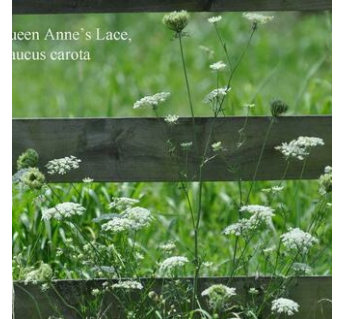

[Daucus carota](#)